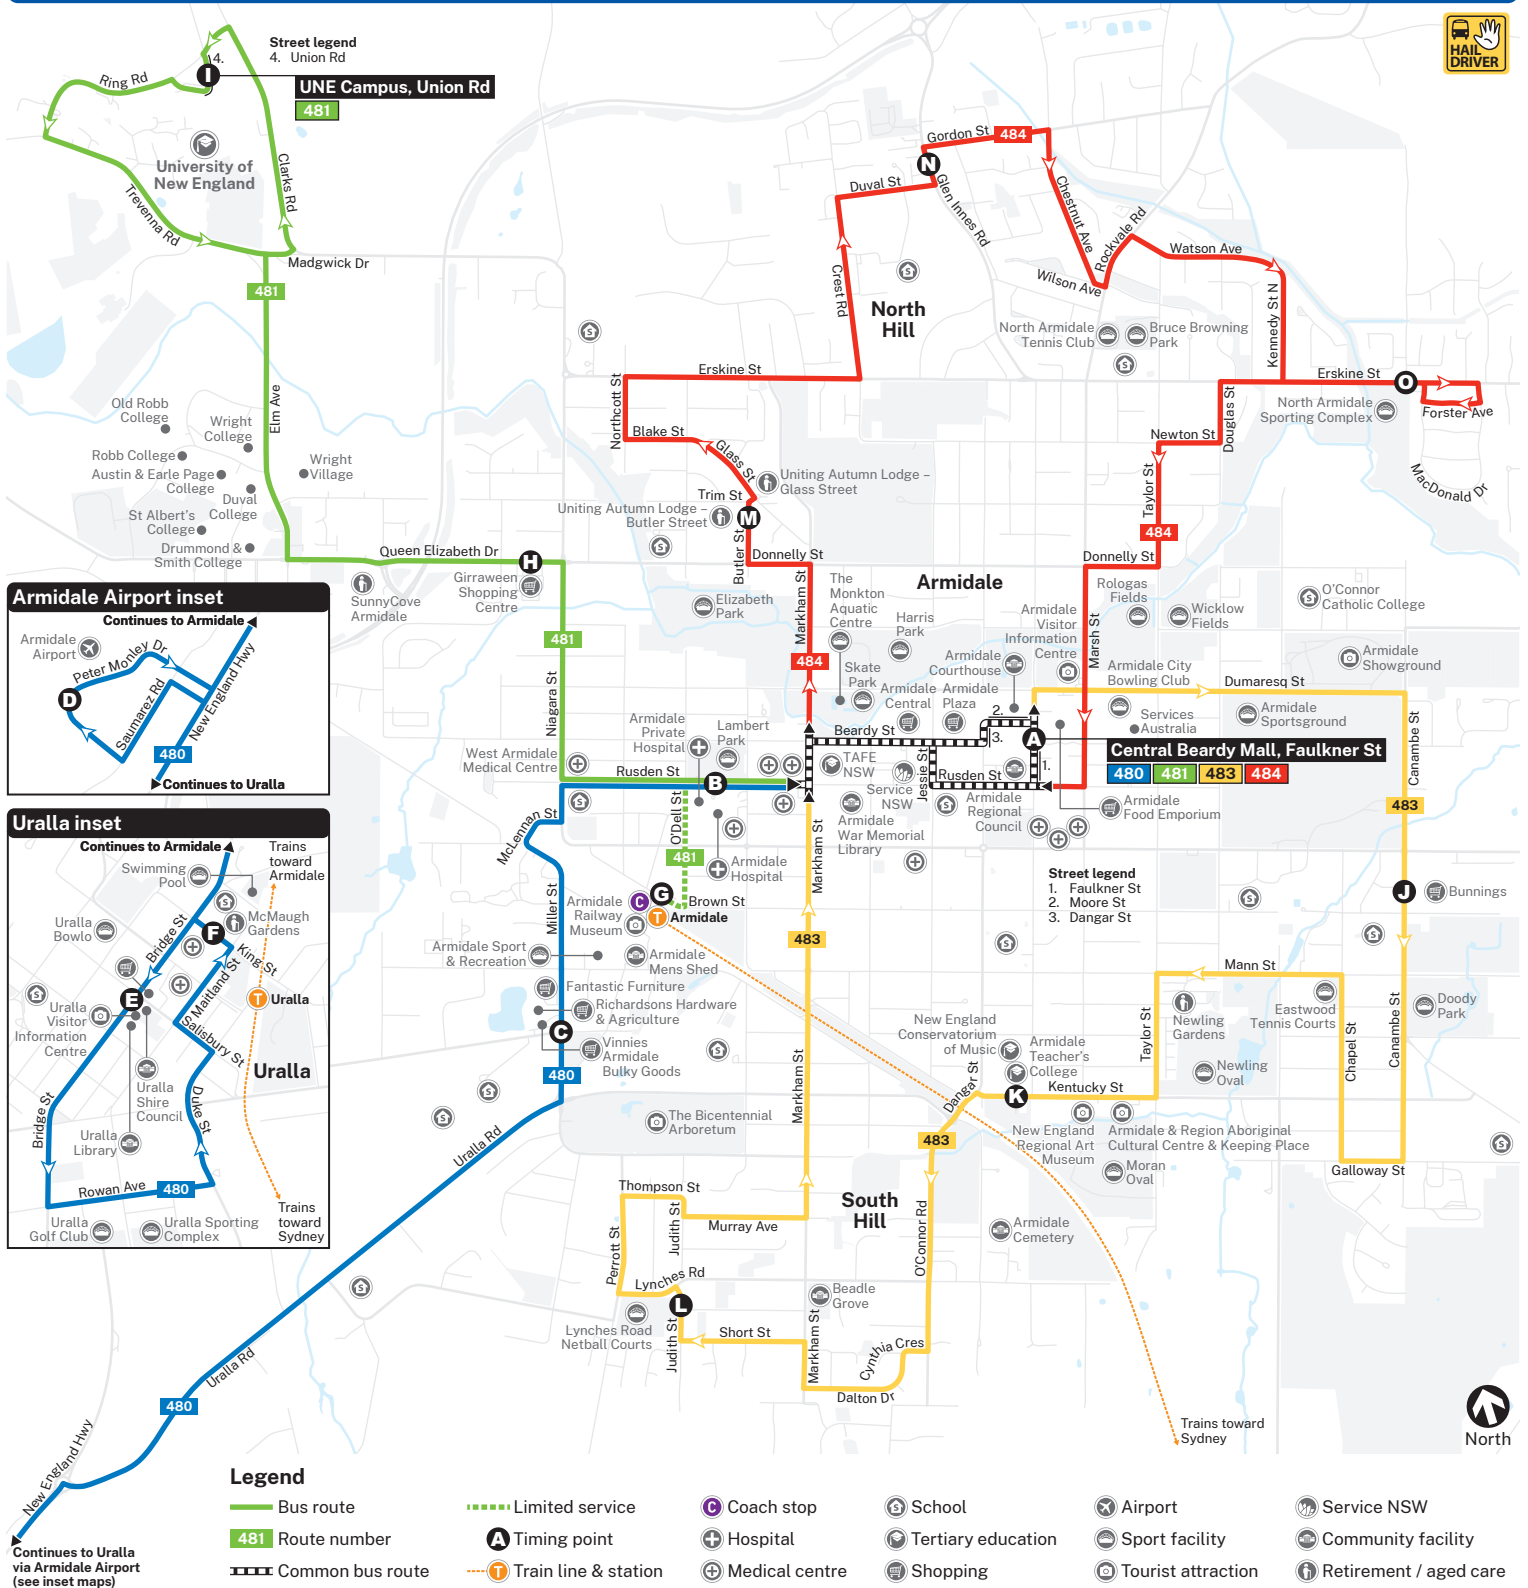

Bus Route Map

480 Armidale to Uralla (& Return) via Hospital and Airport

Monday to Friday							
map ref	Route Number	480	480	480	480	480	480
A	Central Beardy Mall, Faulkner St	$7.35	H8.20	-	12.35	$2.40	H3.25
B	Armidale Hospital, Rusden St	$7.38	H8.23	-	12.38	$2.43	H3.28
C	Miller St / Bundarra Rd	$7.41	H8.26	-	12.41	$2.46	H3.31
D	Armidale Airport	$7.46	H8.31	-	12.46	$2.51	H3.36
E	Uralla - Visitor Info Centre, Bridge St	$8.05	H8.50	8.50	1.05	$3.10	H3.55
F	Uralla - King St before Bridge St	-	H8.52	8.52	1.07	-	H3.57
D	Armidale Airport	-	-	9.08	1.23	-	4.13
C	Miller St / Bundarra Rd	-	-	9.12	1.27	-	4.17
B	Opp. Armidale Hospital, Rusden St	-	-	9.14	1.29	-	4.19
A	Central Beardy Mall, Faulkner St	-	-	9.20	1.35	-	4.25
B	Bus continues as	-	-	-	-	-	-
B	Connecting Bus Route	-	-	481	481	-	-

Weekends & Public Holidays	
480	480
am	pm
9.30	2.45
9.33	2.48
9.36	2.51
9.41	2.56
10.00	3.15
10.02	3.17
10.18	3.33
10.22	3.37
10.24	3.39
10.30	3.45
-	481

Evening UNE buses

UNE provides a Town Shuttle bus for UNE students during evenings. For further information, go to www.unelife.com.au/useful/transport-options

Base map © OpenStreetMap contributors