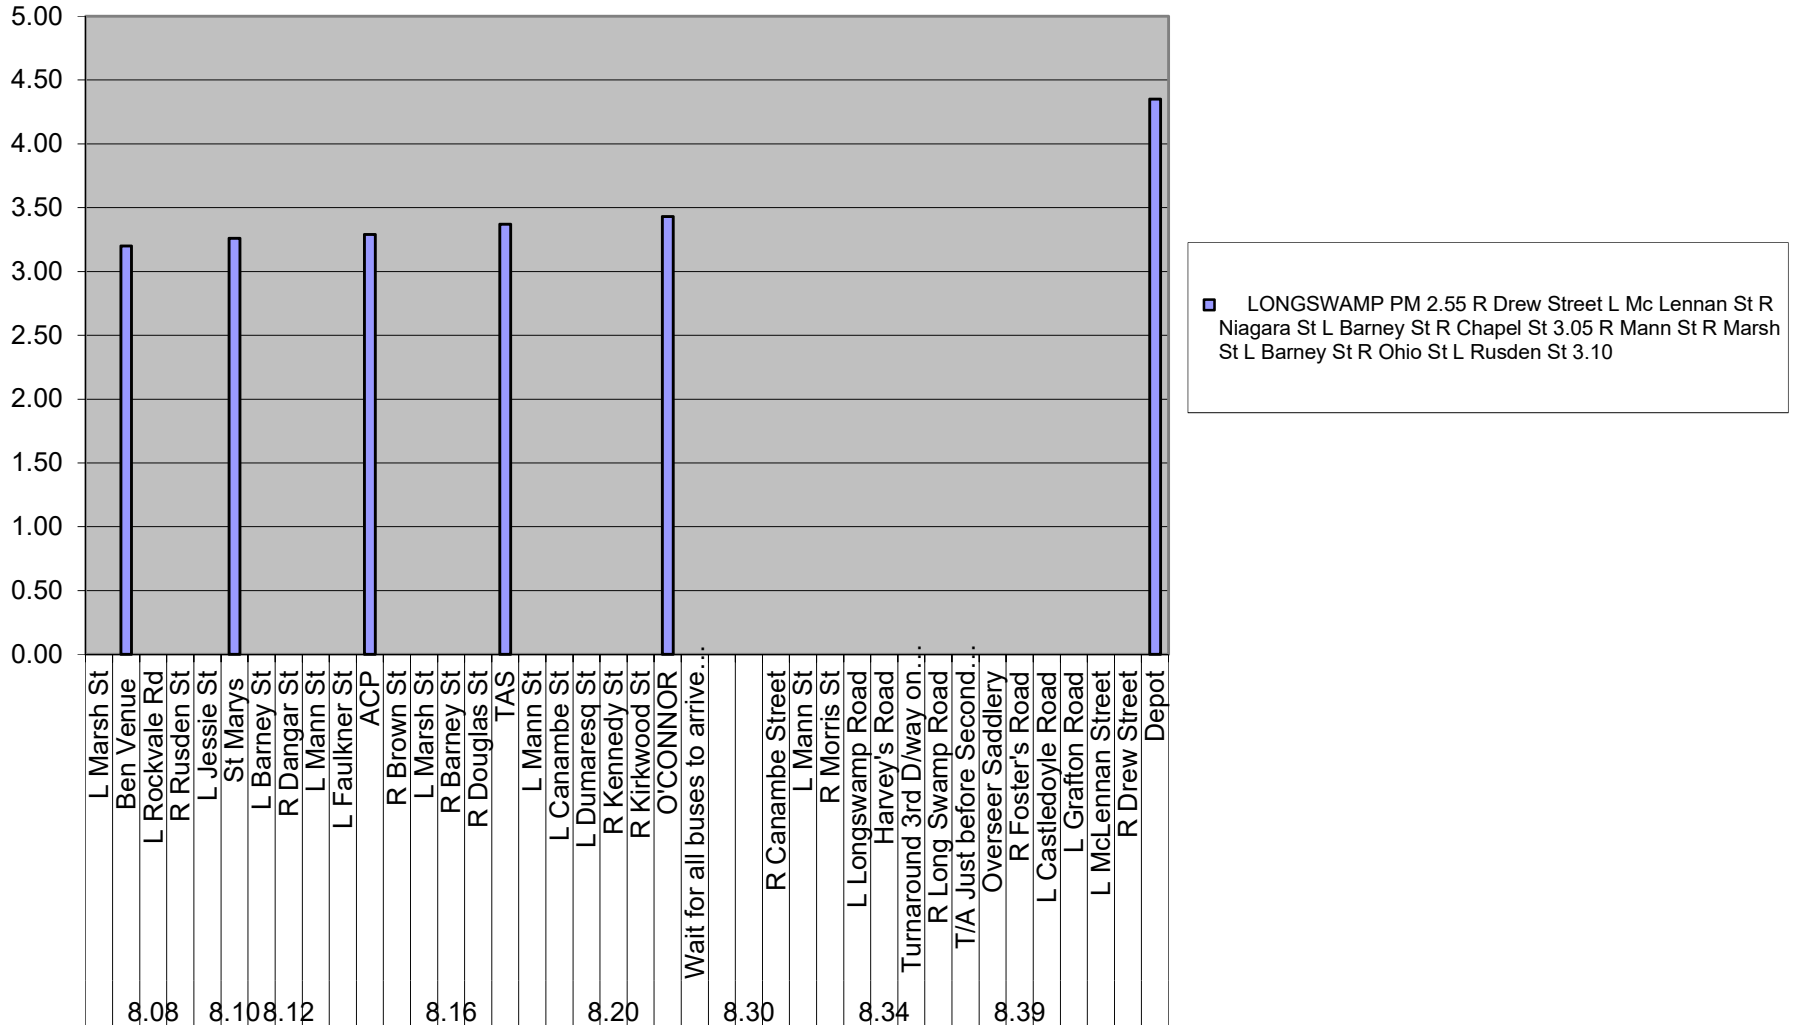

LONGSWAMP PM 2.55 R Drew Street L Mc Lennan St R Niagara St L Barney St R Chapel St 3.05 R Mann St R Marsh St L Barney St R Ohio St L Rusden St 3.10

LONGSWAMP AM		LONGSWAMP PM	
Depart Depot	7.15	Depart Depot	2.55
R Drew Street		R Drew Street	
L McLennan Street		L Mc Lennan St	
R Niagara Street		R Niagara St	
L Barney Street		L Barney St	
Grafton Road		R Chapel St	
R Castledoyle Road		<u>Newling</u>	3.05
1st Stop R Fosters Road	7.35	R Mann St	
L Longswamp Road		R Marsh St	
T/A Just before 2nd Cattle Grid		L Barney St	
Overseer Saddlery		R Ohio St	
L Harveys Road		L Rusden St	
t/a 3rd Driveway on right		<u>Drummond</u>	3.10
Longswamp Road		R Niagara St	
R Morris St		<u>Sandon</u>	3.13
L Mann Street		L Niagara St	
R Canambe St		L Erskine Street	
L Barney St		L Marsh St	
L Douglas St		<u>Ben Venue</u>	3.20
TAS	8.08	L Rockvale Rd	
L Mann Street		R Rusden St	
L Canambe Street		L Jessie St	
NEWLING	8.10	<u>St Marys</u>	3.26
L Donnelly St		L Barney St	
O'CONNOR	8.12	R Dangar St	
L Kennedy Street		L Mann St	
R Kirkwood Street		L Faulkner St	
R Taylor Street		ACP	3.29
L Merinda Place		R Brown St	
L Rockvale Road		L Marsh St	
BEN VENUE	8.16	R Barney St	
R Rockvale Road		R Douglas St	
L Richardson Avenue		TAS	3.37
R Glen Innes Road		L Mann St	
L Duval Street		L Canambe St	
L Crest Road		L Dumaresq St	
PLC	8.20	R Kennedy St	
R Erskine Street		R Kirkwood St	
L Markham St		O'CONNOR	3.43
R Hargrave St		Wait for all buses to arrive for transfer at O'Connor. Insure all students are accounted for.	
R Butler Street		R Canambe Street	
ASC	8.30		
L Lambs Ave			